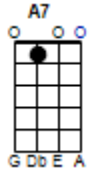

And here's to [G] you, Mrs [Em] Robinson

[G] Jesus loves you [Em] more than you will [C] know... oh-oh [D7] oh

God bless you [G] please Mrs [Em] Robinson

[G] Heaven holds a [Em] place for those who [C] pray... [Cmaj7]hey hey [Am] hey...
hey hey hey [E7 Dampened] [E7 Dampened]

We'd [E7] like to know a little bit about you for our files

[A7] We'd like to help you learn to help yourself

[D] Look around you [G] all you see are [C] sympathetic [Am] eyes

[E7] Stroll around the grounds un [D] till you feel at home