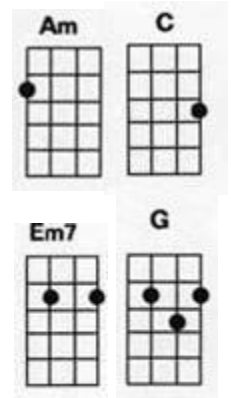

# Jolene

*Dolly Parton*

**Intro** [Am][C][G][Am][G][Em7][Am]

[Am] Jolene [C] Jolene Jo[G]lene Jo[Am]lene  
I'm [G] begging of you [Em7] please don't take my [Am] man  
[Am] Jolene [C] Jolene Jo[G]lene Jo[Am]lene  
[G] Please don't take him [Em7] just because you [Am] can

[Am] Your beauty is be[C]yond compare  
With [G] flaming locks of [Am] auburn hair  
With [G] ivory skin and [Em7] eyes of emerald [Am] green  
[Am] Your smile is like a [C] breathe of spring  
Your [G] voice is soft like [Am] summer rain  
And [G] I cannot com[Em7]pete with Jo[Am]lene

[Am] He talks about you [C] in his sleep  
And there's [G] nothing I can [Am] do to keep  
From [G] crying when he [Em7] calls your name Jo[Am]lene  
[Am] And I can easily [C] understand  
How [G] you could easily [Am] take my man  
But [G] you don't know what he [Em7] means to me Jo[Am]lene