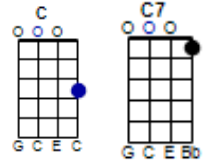

# Bad Moon Rising

*Creedence Clearwater Revival*

Strum Pattern:

// / / // //

[C] [G] [F] [C] [C]

[C] I see the [G] bad [F] moon [C] arising [C]  
[C] I see [G] trouble [F] on the [C] way [C]  
[C] I see [G] earth [F] quakes and [C] lightning [C]  
[C] I see [G] bad [F] times [C] today [C7]

[F] Don't go around tonight,  
Well it's [C] bound to take your life  
[G] There's a [F] bad moon on the [C] rise [C]

[C] I hear [G] hurri [F] canes [C] a-blowing [C]  
[C] I know the [G] end is [F] coming [C] soon [C]  
[C] I fear [G] rivers [F] over [C] flowing [C]  
[C] I hear the [G] voice of [F] rage and [C] ruin [C7]

[F] Don't go around tonight,  
Well it's [C] bound to take your life  
[G] There's a [F] bad moon on the [C] rise [C]

[C] Hope you [G] got your [F] things [C] together [C]  
[C] Hope you are [G] quite [F] prepared to [C] die [C]  
[C] Looks like [G] we're in for [F] nasty [C] weather [C]  
[C] One eye is [G] taken [F] for an [C] eye [C7]

[F] Don't go around tonight,  
Well it's [C] bound to take your life  
[G] There's a [F] bad moon on the [C] rise [C]

[F] Don't go around tonight,  
Well it's [C] bound to take your life  
[G] There's a [F] bad moon on the [C] rise [C]  
[G] There's a [F] bad moon on the [C] rise [C]  
[G] There's a [F] bad moon on the [C] rise [C<sup>1</sup>][STOP]