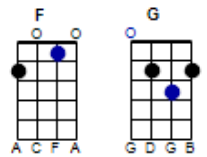

# Bad Moon Rising

*Creedence Clearwater Revival*

Strum Pattern:

// / / // //

[C] [G] [F] [C] [C]

[C] I see the [G] bad [F] moon [C] arising [C]  
[C] I see [G] trouble [F] on the [C] way [C]  
[C] I see [G] earth [F] quakes and [C] lightning [C]  
[C] I see [G] bad [F] times [C] today [C7]

[F] Don't go around tonight,  
Well it's [C] bound to take your life  
[G] There's a [F] bad moon on the [C] rise [C]

[C] I hear [G] hurri [F] canes [C] a-blowing [C]  
[C] I know the [G] end is [F] coming [C] soon [C]  
[C] I fear [G] rivers [F] over [C] flowing [C]  
[C] I hear the [G] voice of [F] rage and [C] ruin [C7]

[F] Don't go around tonight,  
Well it's [C] bound to take your life  
[G] There's a [F] bad moon on the [C] rise [C]

[C] Hope you [G] got your [F] things [C] together [C]  
[C] Hope you are [G] quite [F] prepared to [C] die [C]  
[C] Looks like [G] we're in for [F] nasty [C] weather [C]  
[C] One eye is [G] taken [F] for an [C] eye [C7]

[F] Don't go around tonight,  
Well it's [C] bound to take your life  
[G] There's a [F] bad moon on the [C] rise [C]

[F] Don't go around tonight,  
Well it's [C] bound to take your life  
[G] There's a [F] bad moon on the [C] rise [C]  
[G] There's a [F] bad moon on the [C] rise [C]  
[G] There's a [F] bad moon on the [C] rise [C<sup>1</sup>][STOP]